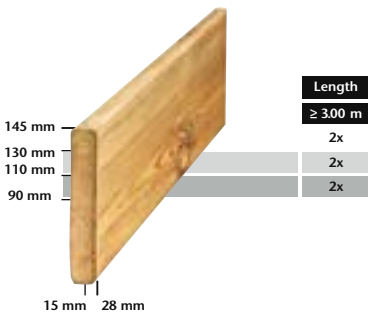

Quantity

Price

Subtotal

X

=

+

Length							
1.60 m	2.10 m	2.40 m	2.70 m	3.00 m	3.30 m	3.60 m	4.00 m
52x	37x	31x	26x	23x	22x	20x	18x
58x	42x	35x	30x	26x	25x	22x	20x
68x	49x	40x	34x	30x	29x	25x	23x

Board →

2.60 m / 3.00 m

Subtotal

=

Total

PicNic Table™ Chalet

Shoppinglist

Post →

Length
Quantity
Price
Subtotal
X
=
+

Beam →

Length
Quantity
Price
Subtotal
X
=
+

Board →

Length
Quantity
Price
Subtotal
X
=
+

Total

--