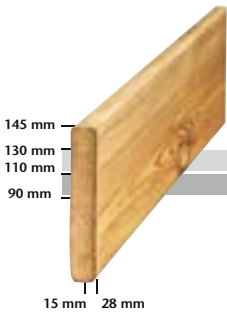

Price

Subtotal

X

=

+

Length							
1.60 m	2.10 m	2.40 m	2.70 m	3.00 m	3.30 m	3.60 m	4.00 m
18x	17x	15x	13x	9x	9x	8x	8x

Beam →

Length

Quantity

Price

Subtotal

X

=

+

Length							
1.60 m	2.10 m	2.40 m	2.70 m	3.00 m	3.30 m	3.60 m	4.00 m
52x	37x	31x	26x	23x	22x	20x	18x
58x	42x	35x	30x	26x	25x	22x	20x
68x	49x	40x	34x	30x	29x	25x	23x

Board →

Length

Quantity

Price

Subtotal

X

=

+

Length slide

2.60 m / 3.00 m

Subtotal

=

Total

PicNic Table™ Chalet

Shoppinglist

Post →

Length
Quantity
Price
Subtotal
X
=
+