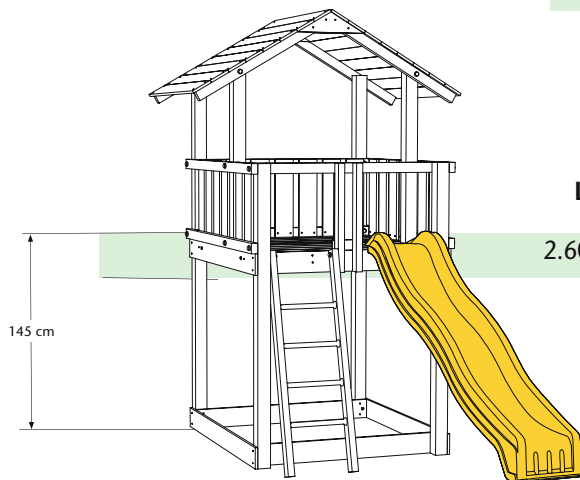

Quantity

Price

Subtotal

X

=

+

Length							
1.60 m	2.10 m	2.40 m	2.70 m	3.00 m	3.30 m	3.60 m	4.00 m
52x	37x	31x	26x	23x	22x	20x	18x
58x	42x	35x	30x	26x	25x	22x	20x
68x	49x	40x	34x	30x	29x	25x	23x

Board →

Length

Quantity

Price

Subtotal

X

=

+

Length slide

2.60 m / 3.00 m

Subtotal

=

Total

PicNic Table™ Chalet

Shoppinglist

Post →

Length
Quantity
Price
Subtotal
X
=
+