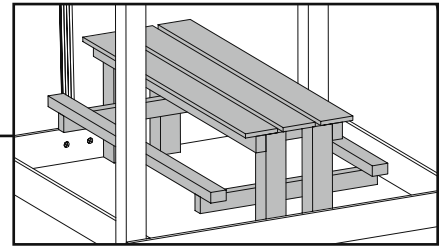

2.60 m / 3.00 m

Subtotal

=

Total

PicNic Table™ Chalet

Shoppinglist

Post →

Length
Quantity
Price
Subtotal
X
=
+

Beam →

Length
Quantity
Price
Subtotal
X
=
+

Board →

Length
Quantity
Price
Subtotal
X
=
+

Total

--