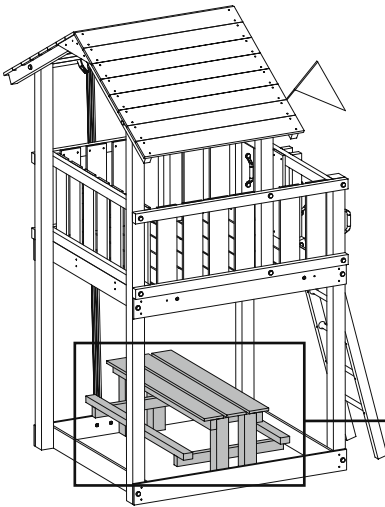

2.60 m / 3.00 m

Subtotal

=

Total

PicNic Table™ Chalet

Shoppinglist

Post →

Length
Quantity
Price
Subtotal
X
=
+

Beam →

Length
Quantity
Price
Subtotal
X
=
+

Board →

Length
Quantity
Price
Subtotal
X
=
+

Total

--